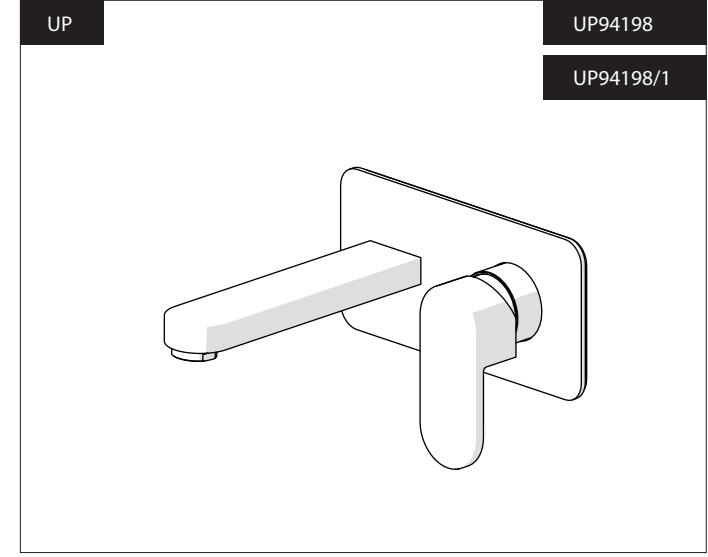

6

8

7

9

www.nobili.it

PRIMA DI INIZIARE / BEFORE STARTING

	P bar		MAX 10 MIN 0,5		5		T		T °C		MAX 80		65 45

PULIZIA / CLEANING

ACQUA WATER	NO VERNICIATO NO PAINTED ALCOOL	MICROFIBRA MICROFIBER	SPUGNA SPONGE	DETERGENTI DETERGENT
✓	✓	✓	✗	✗

PER VERNICIATO FOR PAINTED
ACQUA E SAPONE WATER AND SOAP ✓