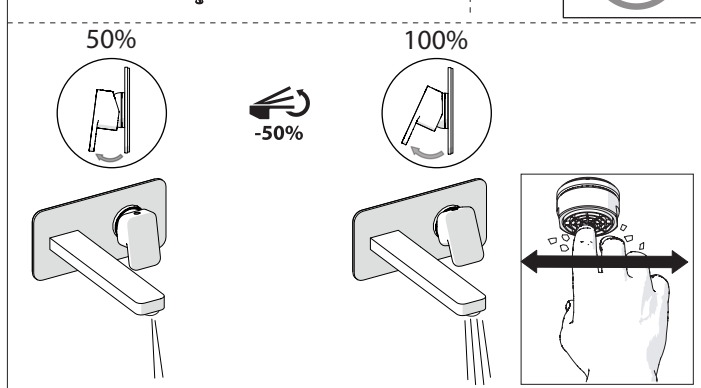

6

8

7

9

www.nobili.it

PRIMA DI INIZIARE / BEFORE STARTING

	P bar		MAX 10 MIN 0,5		5		T		T °C		MAX 80		65 45

PULIZIA / CLEANING

ACQUA WATER	NO VERNICIATO NO PAINTED ALCOOL	MICROFIBRA MICROFIBER	SPUGNA SPONGE	DETERGENTI DETERGENT
✓	✓	✓	✗	✗

PER VERNICIATO FOR PAINTED
ACQUA E SAPONE WATER AND SOAP ✓