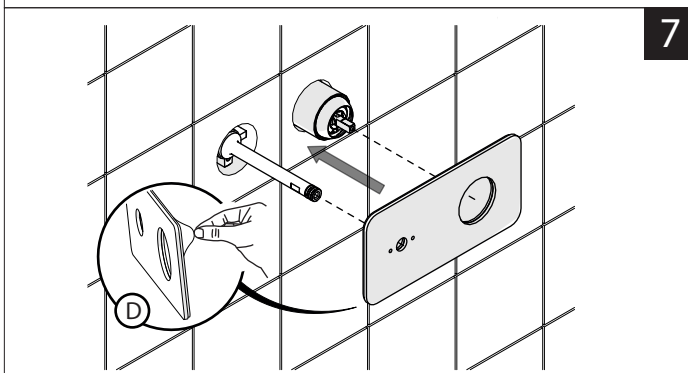

6

8

7

9

www.nobili.it

PRIMA DI INIZIARE / BEFORE STARTING

	P bar		MAX 10 MIN 0,5		5		T		T °C		MAX 80		65 45

PULIZIA / CLEANING

ACQUA WATER	NO VERNICIATO NO PAINTED ALCOOL	MICROFIBRA MICROFIBER	SPUGNA SPONGE	DETERGENTI DETERGENT
✓	✓	✓	✗	✗

PER VERNICIATO FOR PAINTED
ACQUA E SAPONE WATER AND SOAP ✓