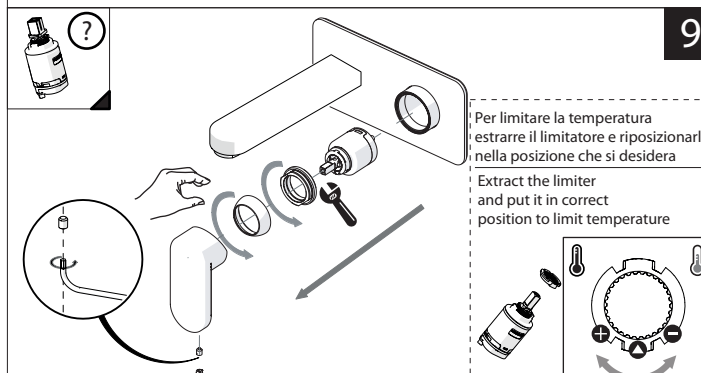

EN

The finish of the external part must be combined with the finish of the flush-fit part.
If it does not match, unscrew the CHROME ring and screw the finishing ring supplied only in the kit of the aesthetic part.

RIFERIMENTO IISTRWE81198#---STD
REFERENCE

2

3

4

5

6

8

7