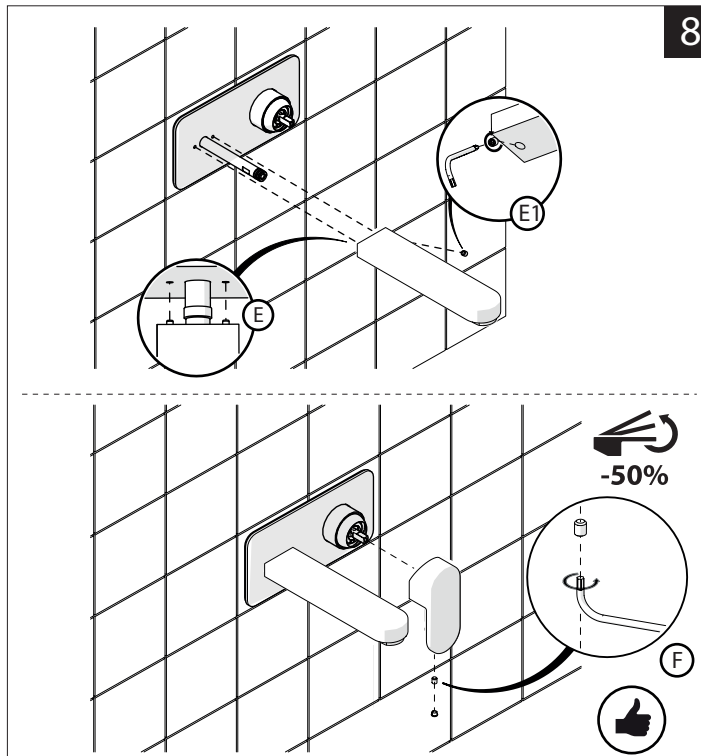

6

8

7

9

www.nobili.it

PRIMA DI INIZIARE / BEFORE STARTING

	P bar		MAX 10 MIN 0,5		5		T		T °C		MAX 80		65 45

PULIZIA / CLEANING

ACQUA WATER	NO VERNICIATO NO PAINTED ALCOOL	MICROFIBRA MICROFIBER	SPUGNA SPONGE	DETERGENTI DETERGENT
✓	✓	✓	✗	✗

PER VERNICIATO FOR PAINTED
ACQUA E SAPONE WATER AND SOAP ✓