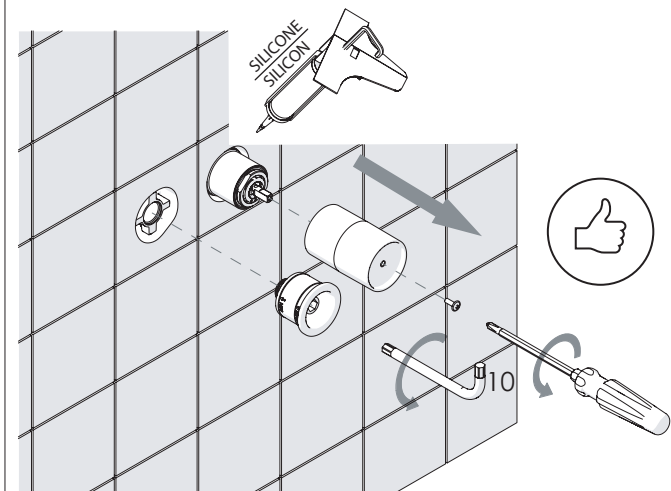

Not included / Non incluso / Non Inclus / Nie zawarty / No incluido / Nao incluido

1

D

F
SE NON CROMATO
IF NO CHROME

IT

La finitura della parte estetica deve corrispondere a quella della parte incassata.
Se non corrisponde bisogna svitare l'anello CROMATO e avvitare l'anello in finitura fornito solo nel kit della parte estetica.

EN

The finish of the external part must be combined with the finish of the flush-fit part.
If it does not match, unscrew the CHROME ring and screw the finishing ring supplied only in the kit of the aesthetic part.

RIFERIMENTO IISTRWE81198#---STD
REFERENCE

2

3

4

5