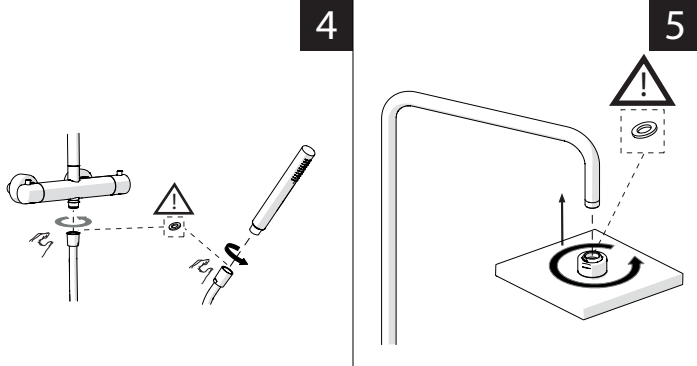

Not included / Non incluso / Non Inclus / Nie zawarty / No incluido / Nao incluido

1

2

3

4

5

6

7