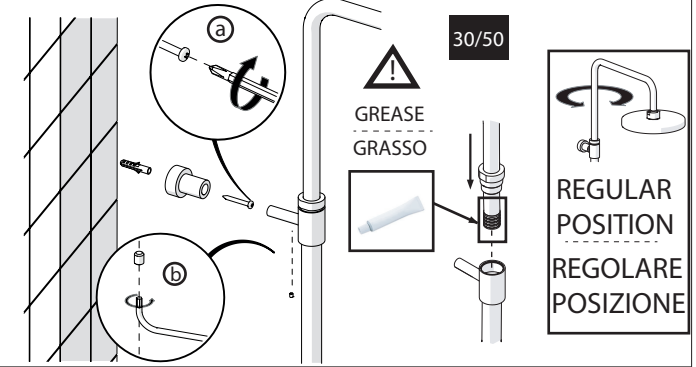

Not included / Non incluso / Non Inclus / Nie zawarty / No incluido / Nao incluido

1

2

3

4

5

6

7