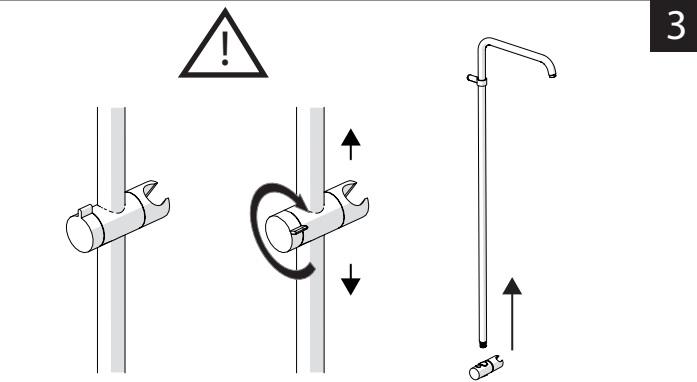

Not included / Non incluso / Non Inclus / Nie zawarty / No incluido / Nao incluido

1

2

3

4

5

6

7