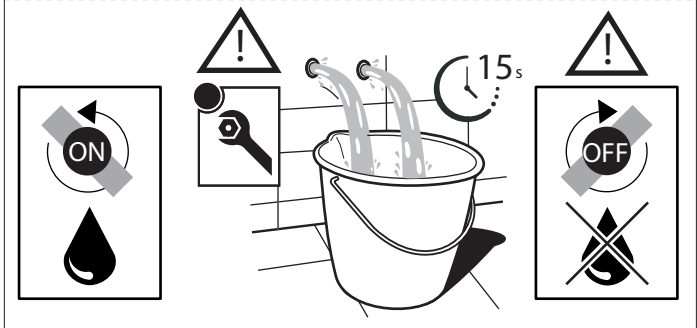

Not included / Non incluso / Non Inclus / Nie zawarty / No incluido / Nao incluido

1

2