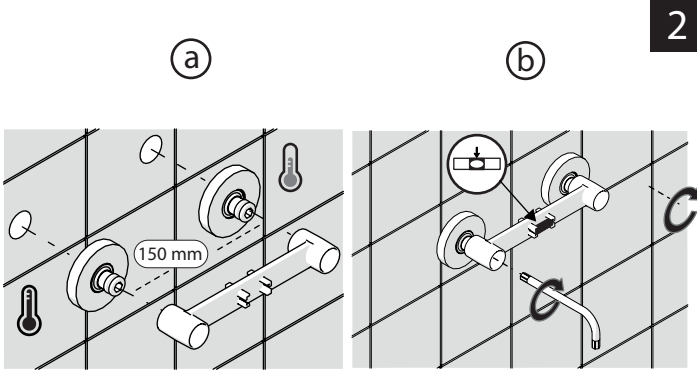

Not included / Non incluso / Non Inclus / Nie zawarty / No incluido / Nao incluido

1

2