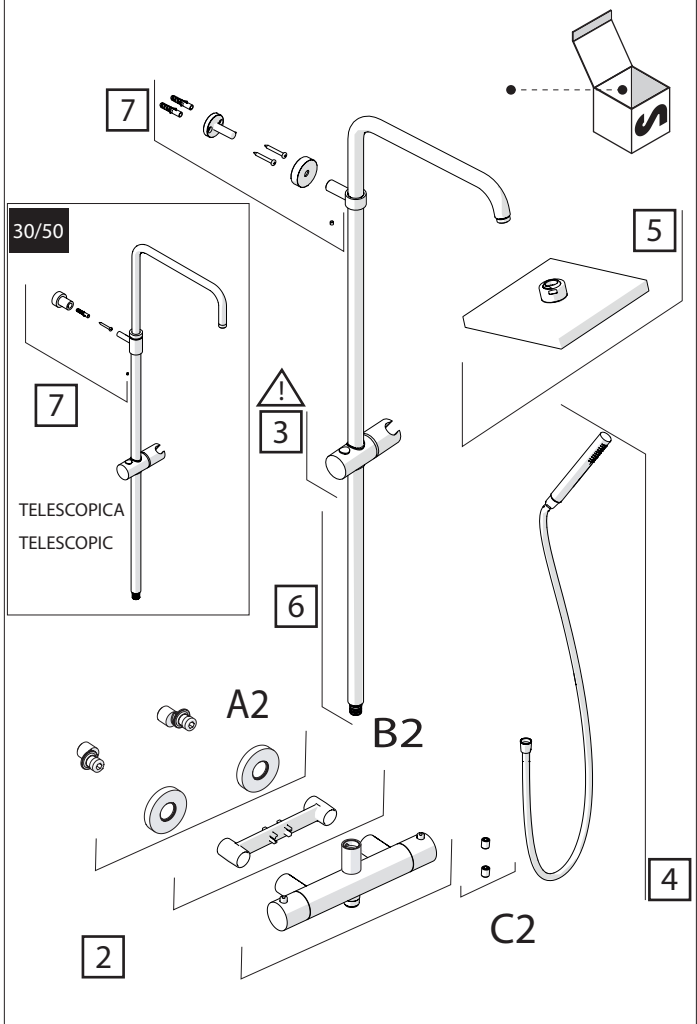

Not included / Non incluso / Non Inclus / Nie zawarty / No incluido / Nao incluido

1

2