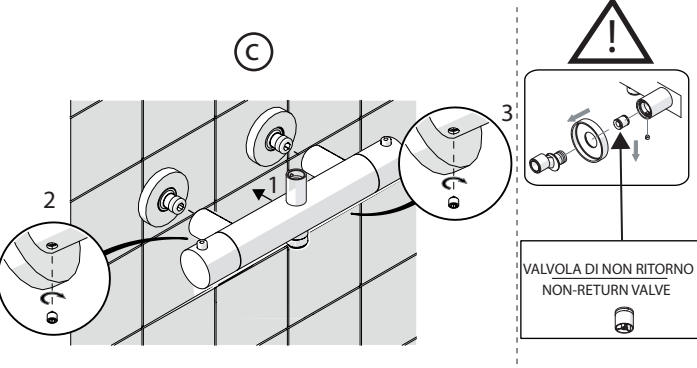

Not included / Non incluso / Non Inclus / Nie zawarty / No incluido / Nao incluido

1

2

3

4

5

6

7