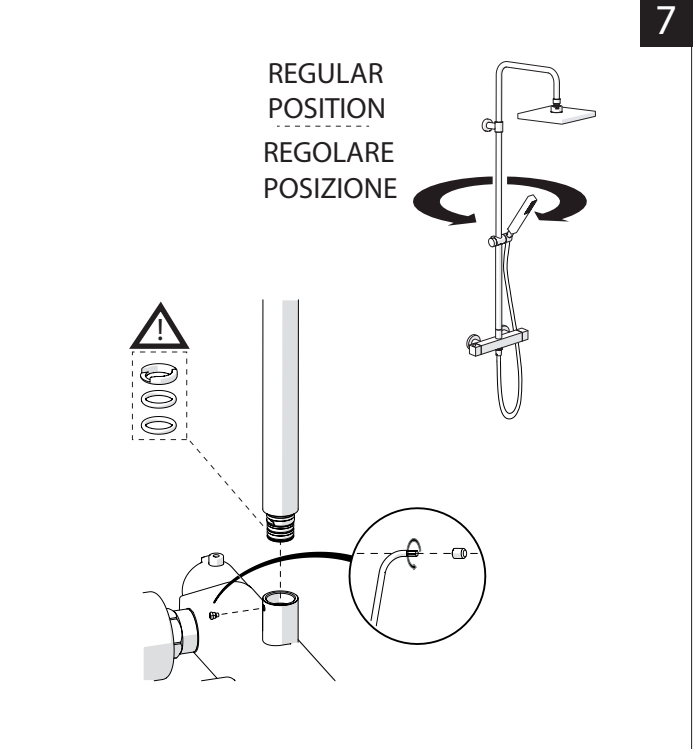

Not included / Non incluso / Non Inclus / Nie zawarty / No incluido / Nao incluido

1

2

3

4

5

6

7